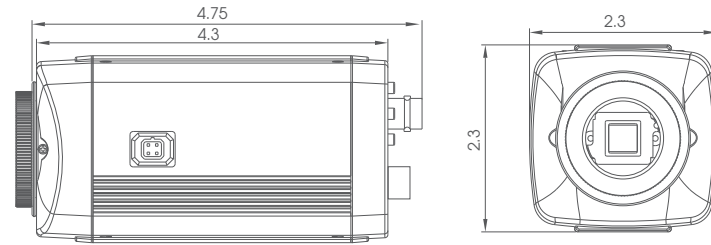

General Feature Diagram (Unit: inch)

Technical Specification

Model	BSP6300NU	BSP6300PU
Imaging Device	1/3" Sony Exview HAD II 960H High Sensitivity Interline CCD	
Video Format	NTSC	PAL
Picture Elements	1020 (H) x 508 (V)	1020 (H) x 596 (V)
Effective Picture Elements	976 (H) x 494 (V)	976 (H) x 582 (V)
Horizontal Resolution	More than 750 TVL from production cameras	
Sensitivity	Color ~ 0.001 lux, B/W ~ 0.0001Lux/F=1.0 (Zero ghosting guaranteed)	
S/N Ratio	Over 50dB (AGC off)	
Video Output	BNC 1.0V p-p 75Ω	
Gamma Correction	0.45	
Lens Type	C/CS Mount (lens sold separately; megapixel lenses recommended for maximum image clarity)	
Back Light Compensation	OFF / BLC / HSBLIC Selectable	
Auto Gain Control	Low light auto, Bright light auto, Manual selectable	
Electronic Shutter	1/60 ~ 1/100,000 sec.	
White Balance	ATW / Push / User1 / User2 / Anti-Crawl / Manual	
Sync. Mode	Internal (plus Anti-Chroma Crawl White Balance option above)	
Day & Night	True D/N with motorized IR cut filter; Choose Color, B/W, Auto	
OSD Menu	Multiple functions	
OSD Languages	English, Spanish, Portuguese, German, Russian, Japanese, Chinese, French	
2D-DNR	On/Off (level adjustable)	
Adaptive Tone Curve Reproduction/ Electronic WDR (ATR)	On/Off (3 levels each adjustable for luminance and contrast)	
Mirror (Horizontal)	Off/On	
Motion Detection	Off/On for 4 selectable zones (On screen indication on alarm)	
Privacy Mask	Off/On for 4 selectable zones	
Power Source	12V DC / 24V AC	
Power Consumption	12V DC: 180mA / 24V AC: 2.9W max.	
Operating Temperature	14 °F ~ 122 °F (-10 °C ~ 50 °C)	
Storage Temperature	-4 °F ~ 140 °F (-20 °C ~ 60 °C)	
Humidity	Less than 80% non-condensing	
Dimensions	2.28" x 2.28" x 4.765" (58 mm x 58 mm x 121 mm) (includes BNC at rear)	
Weight	0.88 lbs (400 g)	
Certifications	CE / FCC	
Warranty	5 years