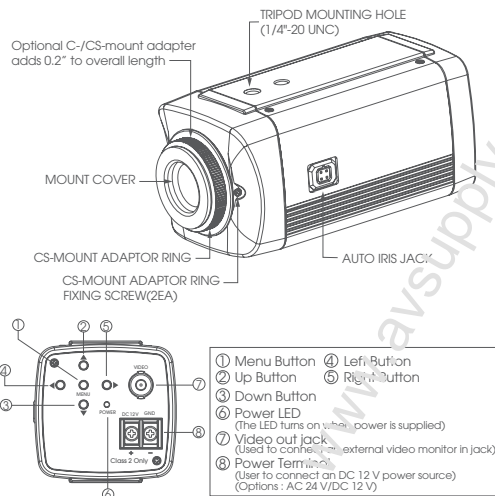

Service Video connector

Key Features

- Superlative resolution of over 750 horizontal TV lines for outstanding image quality
- Exview HAD II sensor delivers amazing light sensitivity of 0.0001 lux - 500X better native light sensitivity without DSS low light boost
- Your choice of full motion color or true day/night images in low light without ghosting
- True Day/Night with ICR module
- Simple and easy to use OSD setup menu
  - Electronic Wide Dynamic Range (ATR) for properly exposed images despite unbalanced lighting in the scene
  - Anti-Color Roll white balance option resists fluorescent light interference
  - Optional Back Light Compensation (BLC) and Highlight Compensation (HLC)
  - Adjustable 2D-Noise Reduction to increase picture clarity and improve utilization of DVR disk storage
  - Privacy image masking for 4 configurable zones
- Accepts C/CS mount manual or DC iris lenses
- Dual voltage (12V DC / 24V AC) with Anti-Crawl for stability even without line lock