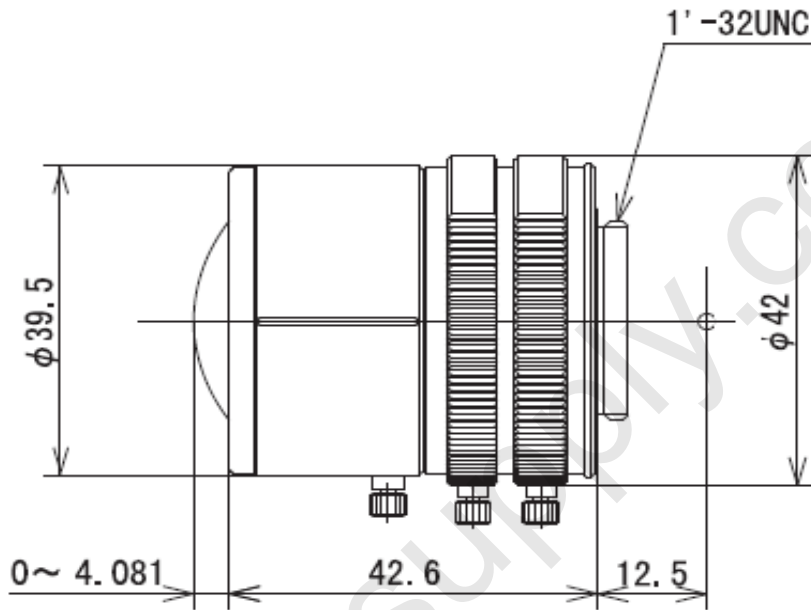

LMVZ256

Model	LMVZ256
Focal Length (mm)	2.5~6
Image Size (mm)	1/3" ($\phi 6$)
Iris Range (F-Stop)	F1.4~Close
Focusing Range (m)	0.2~ ∞
Iris Control	Manual
Focus Control	Manual
Angle of View (degrees)	2/3" — 1/2" — 1/3" 107.6X80.9~45.6X34.2
Distortion	-19.4%~-2.5%
Resolution (Center, Corner)	100lp/mm, 40lp/mm
Back Focus in Air (mm)	8.72~14.24
Mount	CS-Mount
Filter Size (mm)	—
Size (mm)	$\phi 42 \times 47.4$
Weight (g)	83
Temperature Range	-10°C ~ 45°C